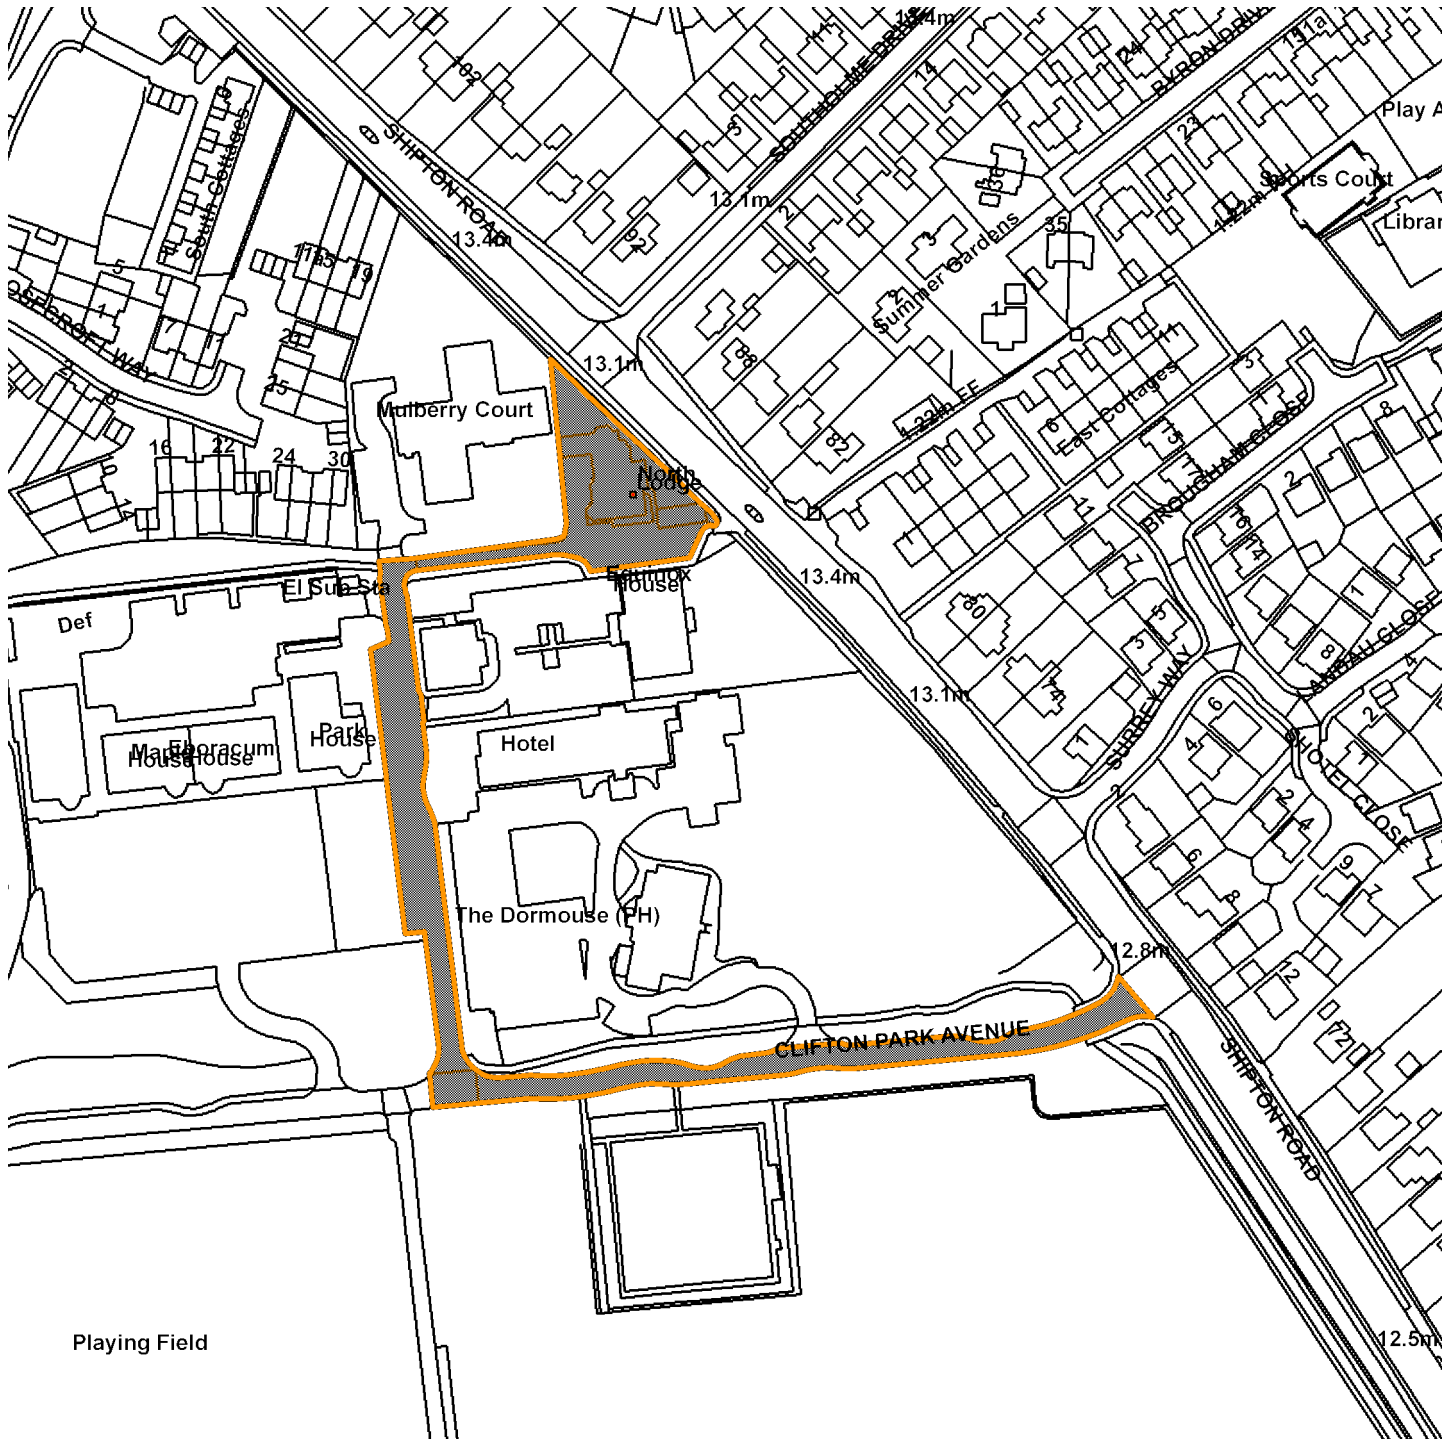

16/01173/FULM

North Lodge, Clifton Park Avenue, York

GIS by ESRI (UK)

Scale : 1:2005

Reproduced from the Ordnance Survey map with the permission of the Controller of Her Majesty's Stationery Office © Crown Copyright 2000.

Unauthorised reproduction infringes Crown Copyright and may lead to prosecution or civil proceedings.

Organisation	City of York Council
Department	Economy & Place
Comments	Location Plan
Date	22 November 2016
SLA Number	Not Set